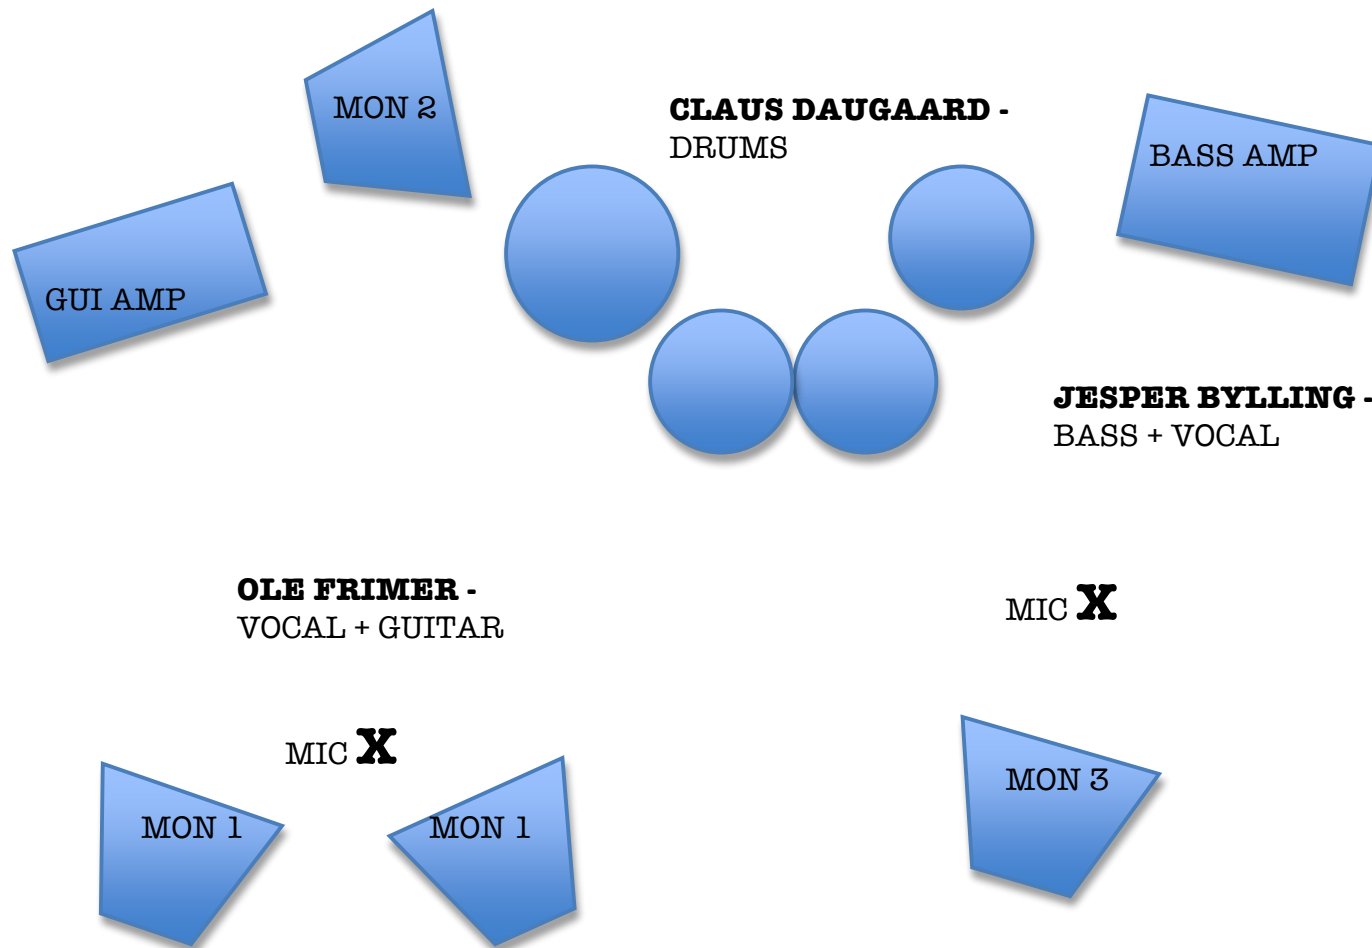

OLE FRIMER TRIO - STAGE PLOT

1	KICK	STANDARD MIC
2	SNARE 1	STANDARD MIC
3	SNARE 2	STANDARD MIC
4	HIHAT	STANDARD MIC
5	TOM 1 (RACK)	STANDARD MIC
6	TOM 2 (RACK)	STANDARD MIC
7	TOM 3 (FLOOR)	STANDARD MIC
8	OH L	STANDARD MIC
9	OH R	STANDARD MIC
10	BASS	DI (LINEDRIVER)
11	GUIT. AMP	SM 57
12	LEAD VOC. (OLE)	SM 58 / BETA 58
13	VOC. (JESPER)	SM 57